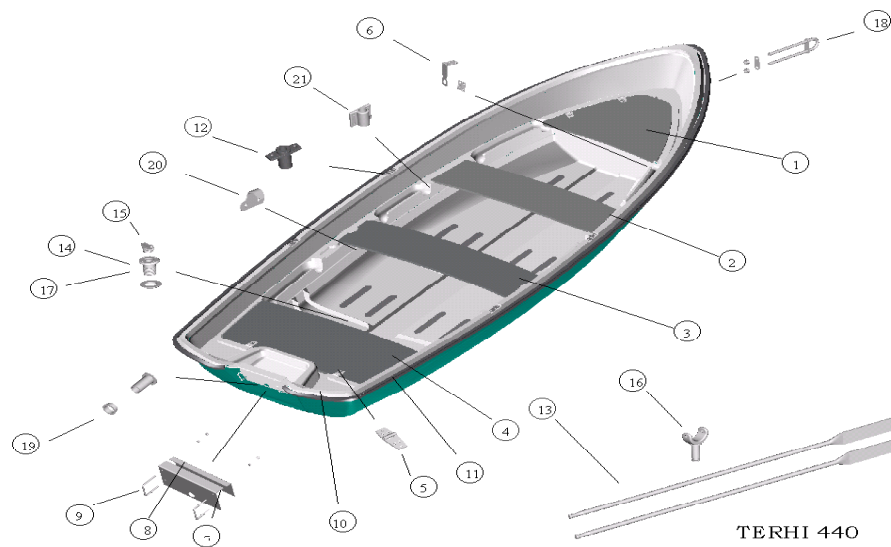

**TERHI 440 (model 2000)**

**EUR**

1	74400701	Front seat
2	74400901	Il front seat
3	74401301	Middle seat
4	74401401	Rear seat
5	74153	Hinge for seat, 50 mm
6	70035	Pawl for seat
7	70007	Outer transom plate, al.
8	70006	Inner transom plate, al.
9	70030	Stern eye fitting 100/57
10	74409	Fender list 9,3 m grey
11	744012	Stickers (pair)
	744023	Stickers Verde (pair)
12	700181	Rowlock socket, al.
13	744008	Oars 9,0' (pair)
14	700341	Draining for plug 28 mm
15	700340	Plug with threads
16	70016	Rowlock, al. (pair)
17	700342	Draining for bulkhead, 65 mm
18	70028	Boweye 95 mm
19	740536	Draining for motor well 22/47 mm
20	70019	Hook
21	750060	Oar holder

**Accessories:**

744020	Port canopy
744025	Bow cover
74450	Cushions 02, grey

**TERHI 440**