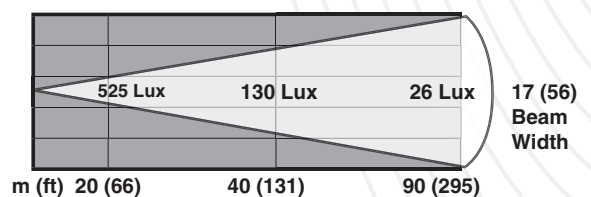

Spotlight Features and Benefits

- Bright 100W, H3 Halogen bulb. (replaceable)
- IP56 Weatherproof housing with fully enclosed tilt function
- UV Resistant ASA Polycarbonate housing and lens
- Rich, intense beam pattern
- Super-quiet, all-weather motor with limit stops
- Designed for the harsh marine environments – moisture, salt, shock, vibration tested
- Easy snap-in mount system (Can be mounted upside-down)
- 370° sweep rotation
- 120° total tilt; +75° and -45° from horizontal
- Wireless dashboard remote is standard
- Wireless handheld and hardwired bridge remotes are optional
- Universal 12 & 24 Volt circuit

Totally enclosed housing with o-ring sealed base prevents water intrusion to critical components