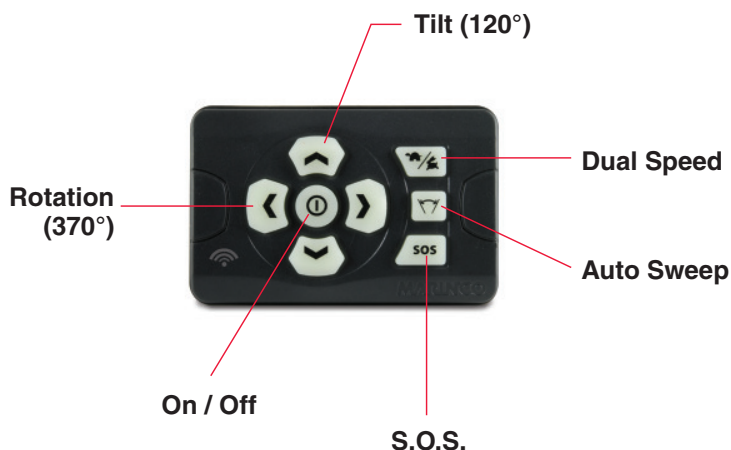

With the Precision Spotlight, full control is in the palm of your hand wherever you are. Glow-in-the-dark buttons facilitate operation in low-light situations while one-touch S.O.S. and auto sweep let you instantly address emergency situations.

Remote Features and Benefits

- Sweep Rotation (370°)
- Tilt (120°) (75° up, 45° down)
- Dual Speed
- One-touch auto sweep
- One-touch S.O.S.
- Micro-touch pointing accuracy
- Glow in the dark remote buttons
- SPLR-1: IP56 Weatherproof housing
- SPLR-2 and SPLR-3: IP54 Weatherproof housing
- Designed for the harsh marine environments – moisture, salt, shock, vibration tested
- Auto programming – no dip switches
- Reverse programmable for spotlights mounted up-side-down
- Wireless bridge remote (standard)
- Wireless handheld remote (optional)
- Hardwired bridge remote (optional)

SPLR-1
Hand-held
Wireless remote

SPLR-3
Hard Wired bridge remote

Included with Spotlight:
SPLR-2 Wireless bridge remote

To find out more about the Precision spotlight, visit our website at marincospotlight.com.

new product:

Precision Spotlight Specs

Specifications

Bulb:	100 Watt, H3 Halogen
Power (Input voltage):	12V or 24V
Current draw (idle/in use):	0.03 amps / 7.0 amps
Peak Beam Intensity:	210,000 candella
Peak Beam Distance:	917 ft (280 m)
Lux @ 66' (20 m):	525 Lux
Coverage at 66' (25 m):	132 sq ft 12 sq m
Rotation:	370° (built in limit stops)
Tilt:	120° Tilt (75° up & 45° down)
Wireless range:	200 ft (65 m)
Dimensions:	7.5"W x 7.5"H x 9.25"D (19cm x19cm x 23.5cm)
Weight:	3.30 lbs (1.5 kg)
Housing material:	UV resistant PC/ASA
Lens material:	UV resistant PC
operating temp range:	5°F–113°F (-15°C–45°C)
IP Rating:	IP56